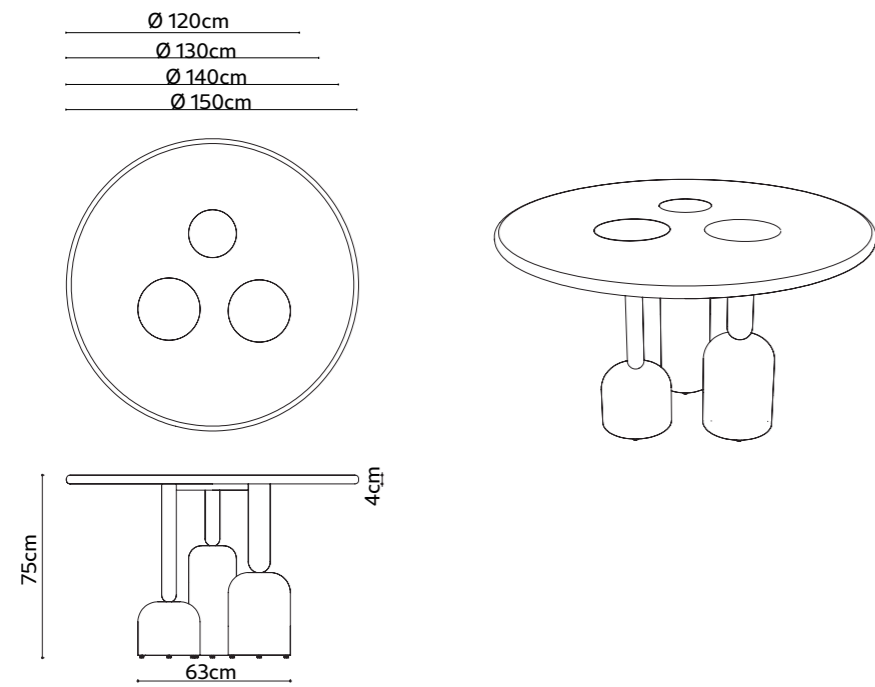

100 x 300 x H:75 cm

with
Thock table!

100x180xh:75cm 100x200xh:75cm 100x220xh:75cm 100x240xh:75cm 100x300xh:75cm

dimensions

thock

Technical info/

Base: Laser cut part + Ø88,9*1,5 mm Metal Tube + Half sphere base + Plastic glide is used under the leg.

BASE FINISH				
✓	Electrostatic Powder Coated			
✓	Brushed Finish			
✓	Special Paints			
TOP FINISH				
✓	Marble			
✓	Veener			
✓	Digital Pirinting Lacquer			
✓	Lacquer			
✓	Ceramic			
✓	Glass			
PACKAGING INFORMATION				
Size	Ø120	Ø130	Ø140	Ø150
Box Cbm (m³)	0.58	0.61	0.64	0.68
Net Weight (kg)	43.1	46.1	49.1	51.1
Gross Weight (kg)	55.1	59.1	66.1	70.1
Container 40 HC(Pcs)	120	110	100	98