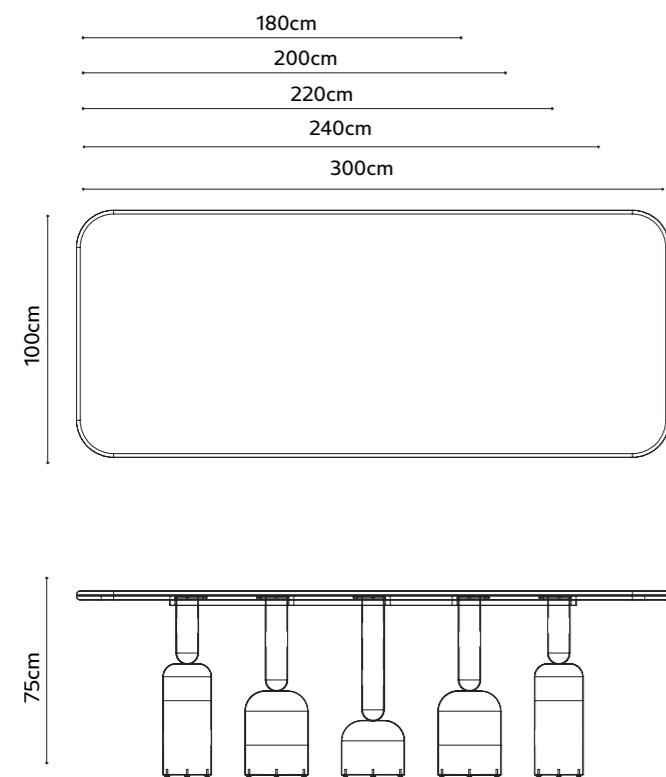

100 x 300 x H:75 cm

with
Thock table!

100x180xh:75cm 100x200xh:75cm 100x220xh:75cm 100x240xh:75cm 100x300xh:75cm

dimensions

thock

Technical info/

Base: Laser cut part + Ø88,9*1,5 mm Metal Tube + Half sphere base + Plastic glide is used under the leg.

BASE FINISH				
✓	Electrostatic Powder Coated			
✓	Brushed Finish			
✓	Special Paints			
TOP FINISH				
✓	Marble			
✓	Veener			
✓	Digital Pirinting Lacquer			
✓	Lacquer			
✓	Ceramic			
✓	Glass			
PACKAGING INFORMATION				
Size	Ø120	Ø130	Ø140	Ø150
Box Cbm (m³)	0.58	0.61	0.64	0.68
Net Weight (kg)	43.1	46.1	49.1	51.1
Gross Weight (kg)	55.1	59.1	66.1	70.1
Container 40 HC(Pcs)	120	110	100	98