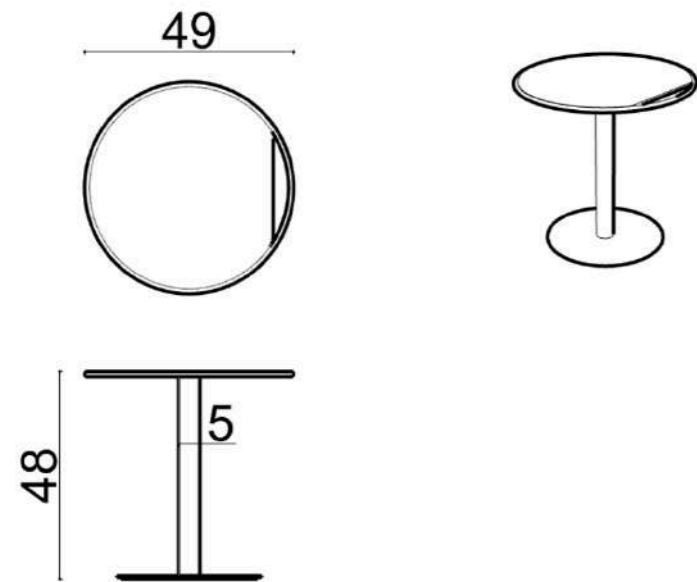

Alfie Low Table
Ø49xH:48 cm

Alfie High Table
Ø49xH:60 cm

LOW TABLE
Ø49xH:48 cm

HIGH TABLE
Ø49xH:60 cm

dimensions
alfie

Technical info: **LOW TABLE**

Base: Laser cut part + Ø12 mm decorative wire + Ø50 mm Metal Tube + Eva is used under the leg

Technical info: **HIGH TABLE**

Base: Laser cut part + Ø12 mm decorative wire + Ø50 mm Metal Tube + Eva is used under the leg

BASE FINISH		
✓	Electrostatic Powder Coated	
✗	Brushed Finish	
TOP FINISH		
✗	Ceramic	
✗	Marble	
✓	Veener	
✓	Lacquer	8
✓	Compact	
✓	Metal	4
✗	Glass	8
PACKAGING INFORMATION		
Size	Ø49xH:48 cm	
Box Cbm (m³)	0,07	
Net Weight (kg)	10,80	
Gross Weight (kg)	11,80	
Container 40 HC(Pcs)	1008	

BASE FINISH		
✓	Electrostatic Powder Coated	
✗	Brushed Finish	
TOP FINISH		
✗	Ceramic	
✗	Marble	
✓	Veener	8
✓	Lacquer	
✓	Compact	
✓	Metal	4
✗	Glass	8
PACKAGING INFORMATION		
Size	Ø49xH:60 cm	
Box Cbm (m³)	0,07	
Net Weight (kg)	10,50	
Gross Weight (kg)	11,50	
Container 40 HC(Pcs)	1008	