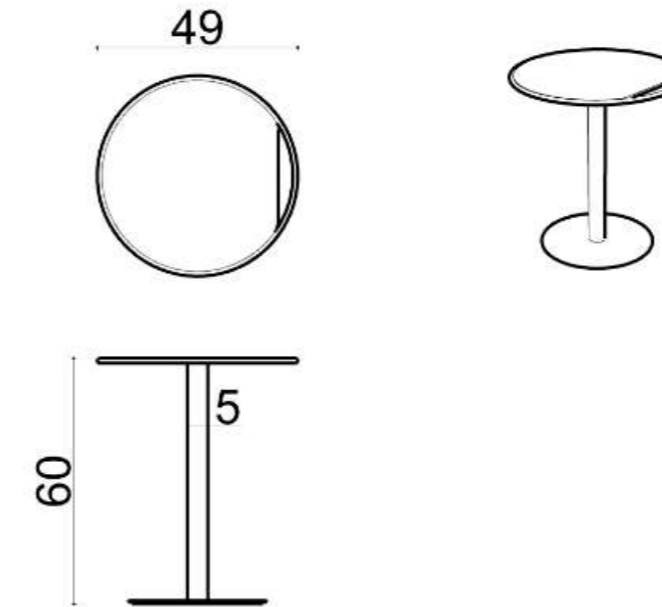

Alfie Low Table
Ø49xH:48 cm

Alfie High Table
Ø49xH:60 cm

LOW TABLE
Ø49xH:48 cm

HIGH TABLE
Ø49xH:60 cm

dimensions
alfie

Technical info: **LOW TABLE**

Base: Laser cut part + Ø12 mm decorative wire + Ø50 mm Metal Tube + Eva is used under the leg

Technical info: **HIGH TABLE**

Base: Laser cut part + Ø12 mm decorative wire + Ø50 mm Metal Tube + Eva is used under the leg

BASE FINISH		
✓	Electrostatic Powder Coated	
✗	Brushed Finish	
TOP FINISH		
✗	Ceramic	
✗	Marble	
✓	Veener	
✓	Lacquer	8
✓	Compact	
✓	Metal	4
✗	Glass	8
PACKAGING INFORMATION		
Size	Ø49xH:48 cm	
Box Cbm (m³)	0,07	
Net Weight (kg)	10,80	
Gross Weight (kg)	11,80	
Container 40 HC(Pcs)	1008	

BASE FINISH		
✓	Electrostatic Powder Coated	
✗	Brushed Finish	
TOP FINISH		
✗	Ceramic	
✗	Marble	
✓	Veener	8
✓	Lacquer	
✓	Compact	
✓	Metal	4
✗	Glass	8
PACKAGING INFORMATION		
Size	Ø49xH:60 cm	
Box Cbm (m³)	0,07	
Net Weight (kg)	10,50	
Gross Weight (kg)	11,50	
Container 40 HC(Pcs)	1008	