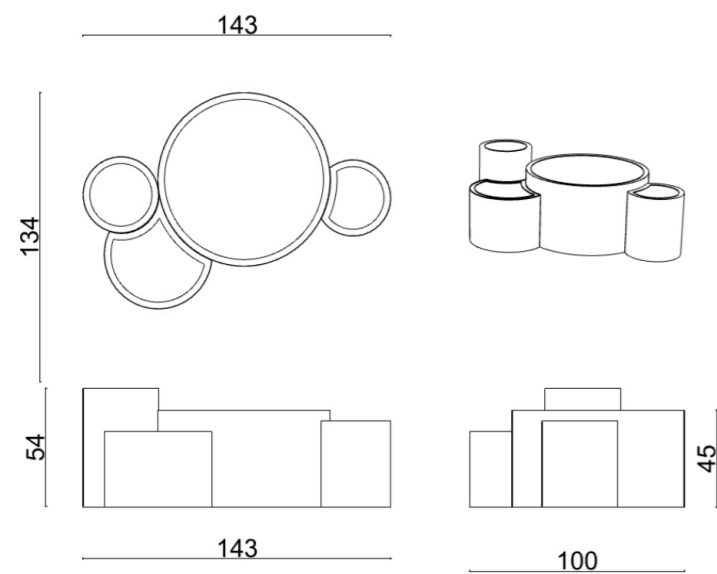

dimensions shrok

Technical info:

Base: Laser cut part + Plastic glide is used under the leg.

BASE FINISH				
✓	Electrostatic Powder Coated			
✓	Brushed Finish			
✓	Stainless Steel			
✓	Stainless Steel PVD			
TOP FINISH				
✗	Ceramic			
✓	Marble	 20		
✓	Veener	 18		
✓	Lacquer	 18		
✗	Compact			
✓	WOT			
✓	Painted Glass	 4		
PACKAGING INFORMATION				
Size	Ø50 x H:35 cm	Ø35 x H:40 cm	Ø80 x H:45 cm	Ø35 x H:55 cm
Box Cbm (m³)	0,16	0,09	0,42	0,11
Net Weight (kg)	11,35	7,95	23,75	10,60
Gross Weight (kg)	15,65	10,90	31,00	14,00
Container 40 HC(Pcs)	300	700	104	560