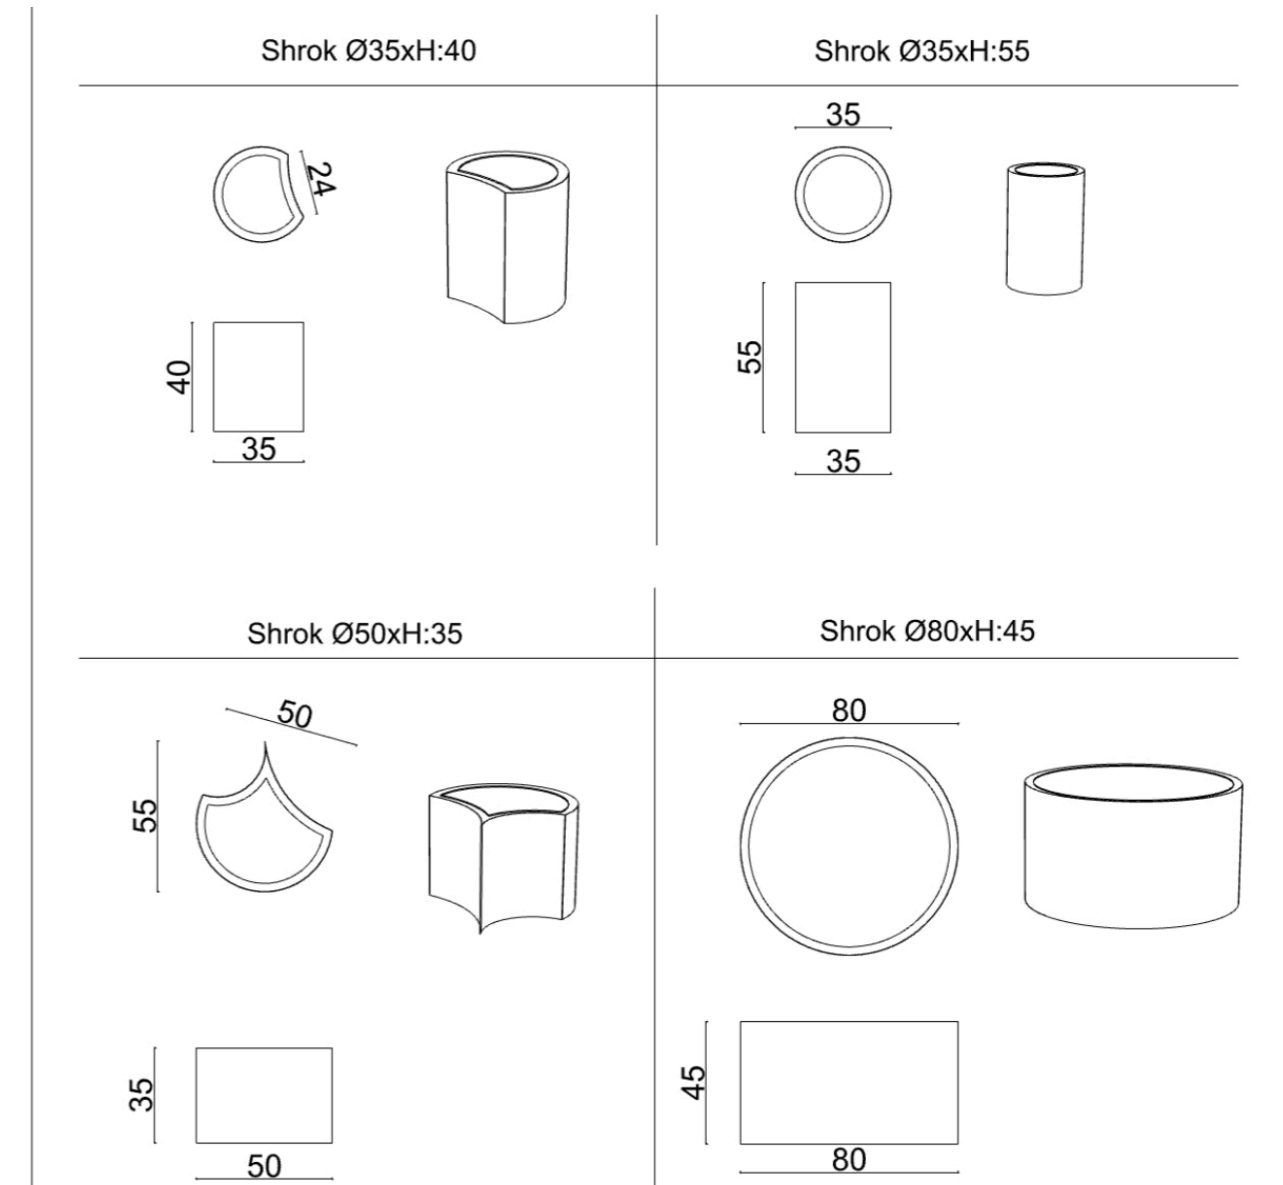

dimensions shrok

Technical info:

Base: Laser cut part + Plastic glide is used under the leg.

BASE FINISH				
✓	Electrostatic Powder Coated			
✓	Brushed Finish			
✓	Stainless Steel			
✓	Stainless Steel PVD			
TOP FINISH				
✗	Ceramic			
✓	Marble	 20		
✓	Veener	 18		
✓	Lacquer	 18		
✗	Compact			
✓	WOT			
✓	Painted Glass	 4		
PACKAGING INFORMATION				
Size	Ø50 x H:35 cm	Ø35 x H:40 cm	Ø80 x H:45 cm	Ø35 x H:55 cm
Box Cbm (m³)	0,16	0,09	0,42	0,11
Net Weight (kg)	11,35	7,95	23,75	10,60
Gross Weight (kg)	15,65	10,90	31,00	14,00
Container 40 HC(Pcs)	300	700	104	560