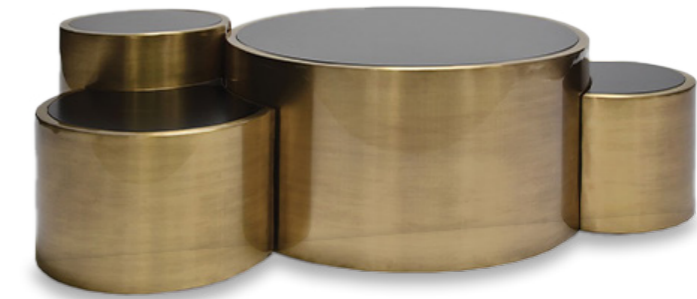

SHROK

LOW TABLE

The Shrok coffee table adds an elegant touch to living spaces with its modern and eye-catching design. With its glossy golden finish and sleek form, it stands out as both a functional and decorative piece. It creates a luxurious and aesthetic atmosphere in living rooms.

Shrok Low Table

SHROK LOW TABLE

This model is a distinguished version of the Shrok coffee table with an alternative surface option. Its marble-effect top and golden-toned body offer a sophisticated elegance.

dimensions shrok

Technical info:

Base: Laser cut part + Plastic glide is used under the leg.

BASE FINISH				
✓	Electrostatic Powder Coated			
✓	Brushed Finish			
✓	Stainless Steel			
✓	Stainless Steel PVD			
TOP FINISH				
✗	Ceramic			
✓	Marble	 20		
✓	Veener	 18		
✓	Lacquer	 18		
✗	Compact			
✓	WOT			
✓	Painted Glass	 4		
PACKAGING INFORMATION				
Size	Ø50 x H:35 cm	Ø35 x H:40 cm	Ø80 x H:45 cm	Ø35 x H:55 cm
Box Cbm (m³)	0,16	0,09	0,42	0,11
Net Weight (kg)	11,35	7,95	23,75	10,60
Gross Weight (kg)	15,65	10,90	31,00	14,00
Container 40 HC(Pcs)	300	700	104	560